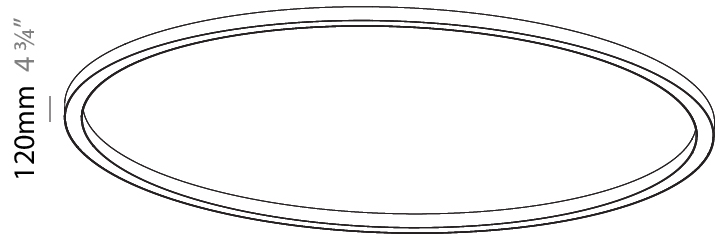

1. To build a product code in our configurator select the specify button on the base model # product page
2. To build a manual product code on this datasheet choose from the options listed below in blue font and add the suffix to the base model #

GENERAL

Series: Glorious
Subseries: Glorious 150
Partner: Prolicht
Division: Architectural
Installation: Surface
Product Type: Ceiling Surface
Mounting Location: Ceiling
Light Distribution: Direct

PHYSICAL

Shape: Round
Diameter (mm): 5400
Diameter (in): 212 ⁵/₈
Height (mm): 120
Height (in): 4 ³/₄
Weight (kg): 68
Weight (lbs): 149.6
Diffuser: PMMA - Opal
Fixture Finish: SSR / BKV / CWI / CRY / HAB / UFT / ITA / RUA / FTG / MYG / LOD / PUS / FRO / FUP / KIA / POP / BLS / SPG / MEY / GOH / CHC / COM / ABZ / JAG / OBR / MOS / ROR
Fixture Material: PMMA / Aluminum

ELECTRICAL

Lamp Type: LED (Zhaga Standard)
Input Wattage (W): 274.1
Total Output Wattage (W): 224 / 179.2 (3500K)
Dimming: 0-10V Dimming / Phase Dimming (120Vac Only)
Driver Included: Yes
Driver Location: Integrated
Driver Type: Constant Current - 120 / 277Vac
Driver Class: Class 2
Input Voltage (V): 120 - 277
Constant Current (MA): 350 / 800 (3500K)

LED

Color Temperature (°K): 2700 / 3000 / 3500 / 4000
Max. Delivered Lumen (lm): Max 26807
Nominal Lumen (lm): Max 37614
CRI: >90 CRI
Efficiency (%): 65
Lamp Life (hrs): 50000

OPTICAL

RATINGS AND CERTIFICATIONS

Certified By: Certified for North American Standards
IP rating: IP20

Ø 5100mm 200 ¹³/₁₆"

Ø 5400mm 212 ⁵/₈"