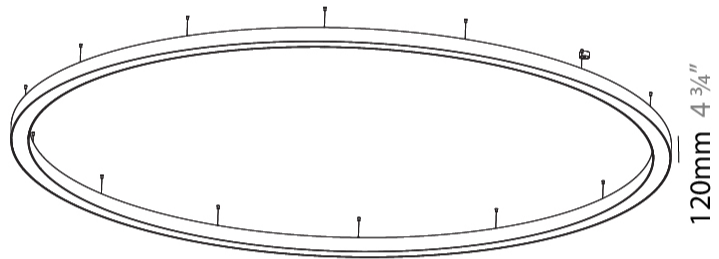

GENERAL

Series: Glorious
Subseries: Glorious 150
Partner: Prolicht
Division: Architectural
Installation: Suspension
Product Type: Pendant
Mounting Location: Ceiling
Light Distribution: Direct

PHYSICAL

Shape: Round
Diameter (mm): 5400
Diameter (in): 212 ⁵/₈
Depth (mm): 120
Depth (in): 4 ³/₄
Max. Overall Height (mm): 2120
Max. Overall Height (in): 83 ⁷/₁₆
Weight (kg): 69.5
Weight (lbs): 152.9
Diffuser: PMMA - Opal
Fixture Finish: [SSR / BKV / CWI / CRY / HAB / UFT / ITA / RUA / FTG / MYG / LOD / PUS / FRO / FUP / KIA / POP / BLS / SPG / MEY / GOH / CHC / COM / ABZ / JAG / OBR / MOS / ROR](#)
Fixture Material: PMMA / Aluminum

ELECTRICAL

Lamp Type: LED (Zhaga Standard)
Input Wattage (W): 274.1
Total Output Wattage (W): 224 / 179.2 (3500K)
Dimming: [0-10V Dimming / Phase Dimming (120Vac Only)](#)
Driver Included: Yes
Driver Location: Integrated
Driver Type: Constant Current
Driver Class: Class 2
Input Voltage (V): 120 - 277
Constant Current (MA): 350 / 1400 (3500K)

LED

Color Temperature (°K): [2700 / 3000 / 3500 / 4000](#)
Max. Delivered Lumen (lm): Max 26807
Nominal Lumen (lm): Max 37614
CRI: >90 CRI
Efficiency (%): 65
Lamp Life (hrs): 50000

OPTICAL

RATINGS AND CERTIFICATIONS

Certified By: Certified for North American Standards
IP rating: IP20

5100mm 200 ¹³/₁₆"

5400mm 212 ⁵/₈"